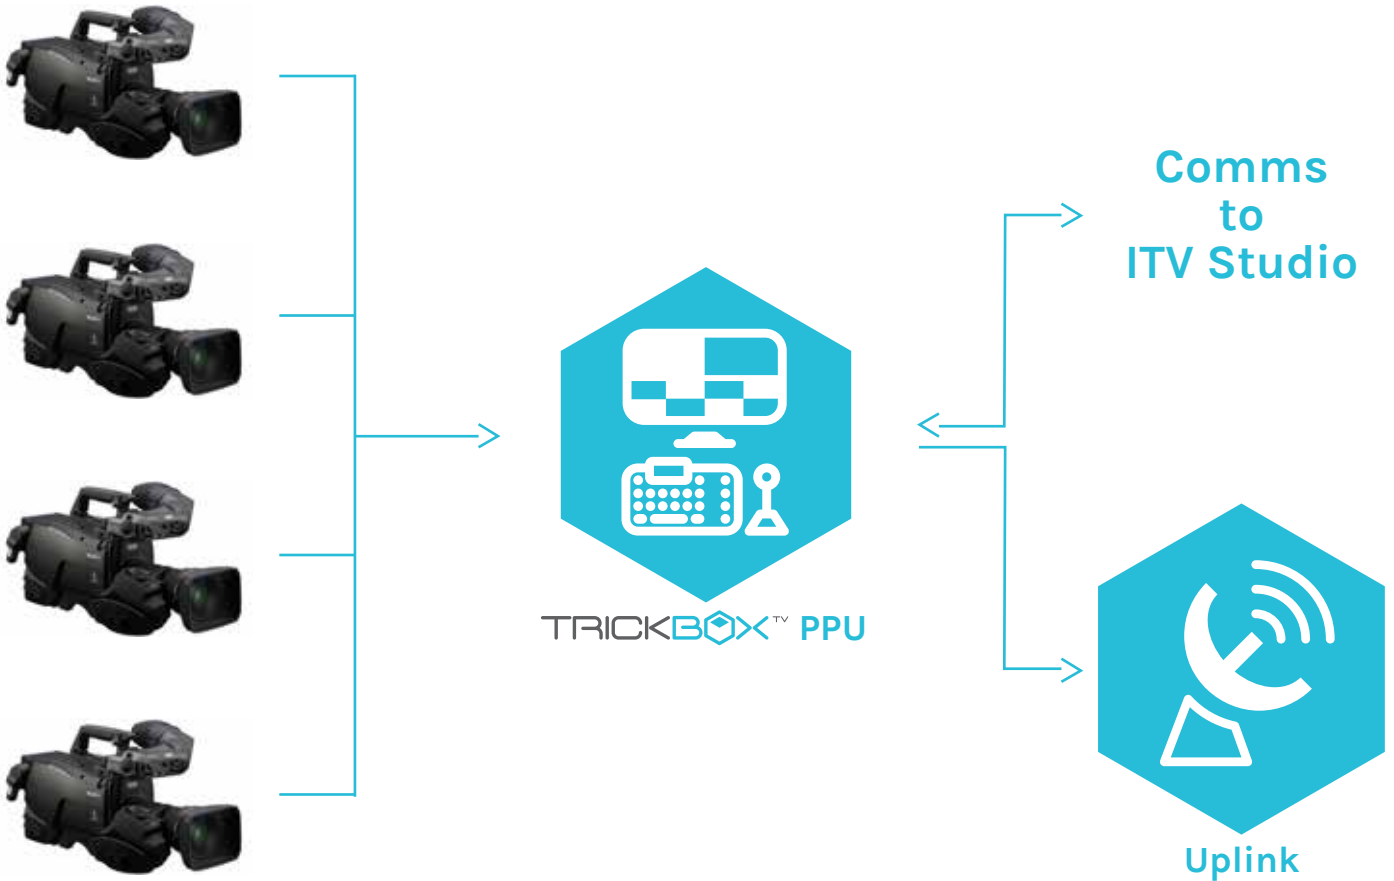

Behind the Scenes

Live coverage of the 2015 Scottish Referendum in Edinburgh

Tasked with taking Good Morning Britain's usual studio programme onto a roof in Edinburgh to capture the 2015 Scottish Referendum results, we put together this tech spec:

Key project requirements:

- Trickbox[®] flyaway
- 4 Sony HDC-1500 camera channels
- Audio fibre links
- IFB
- Satellite uplink
- Live for 4 hours continuous