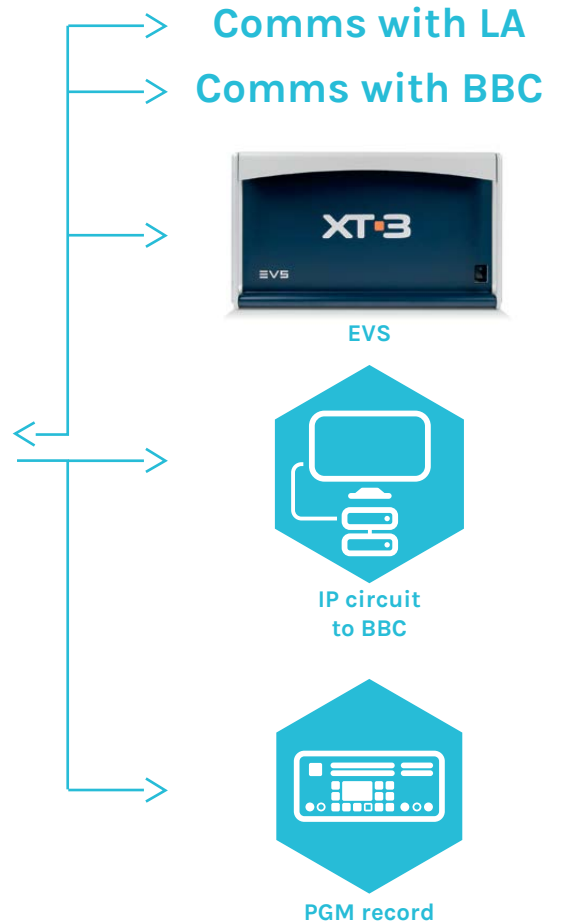

Behind the Scenes Coverage of League of Legends

This live event was broadcast via IP and streamed to online channels. Here's how we did it:

Incoming host feeds

TRICKBOX^{TV} PPU

Key project requirements:

- Trickbox[®] flyaway
- 2 Sony HDC-1500 cameras
- 3 host feeds
- 6 channel EVS
- IP comms circuit to BBC Salford
- Streamed live to the BBC website