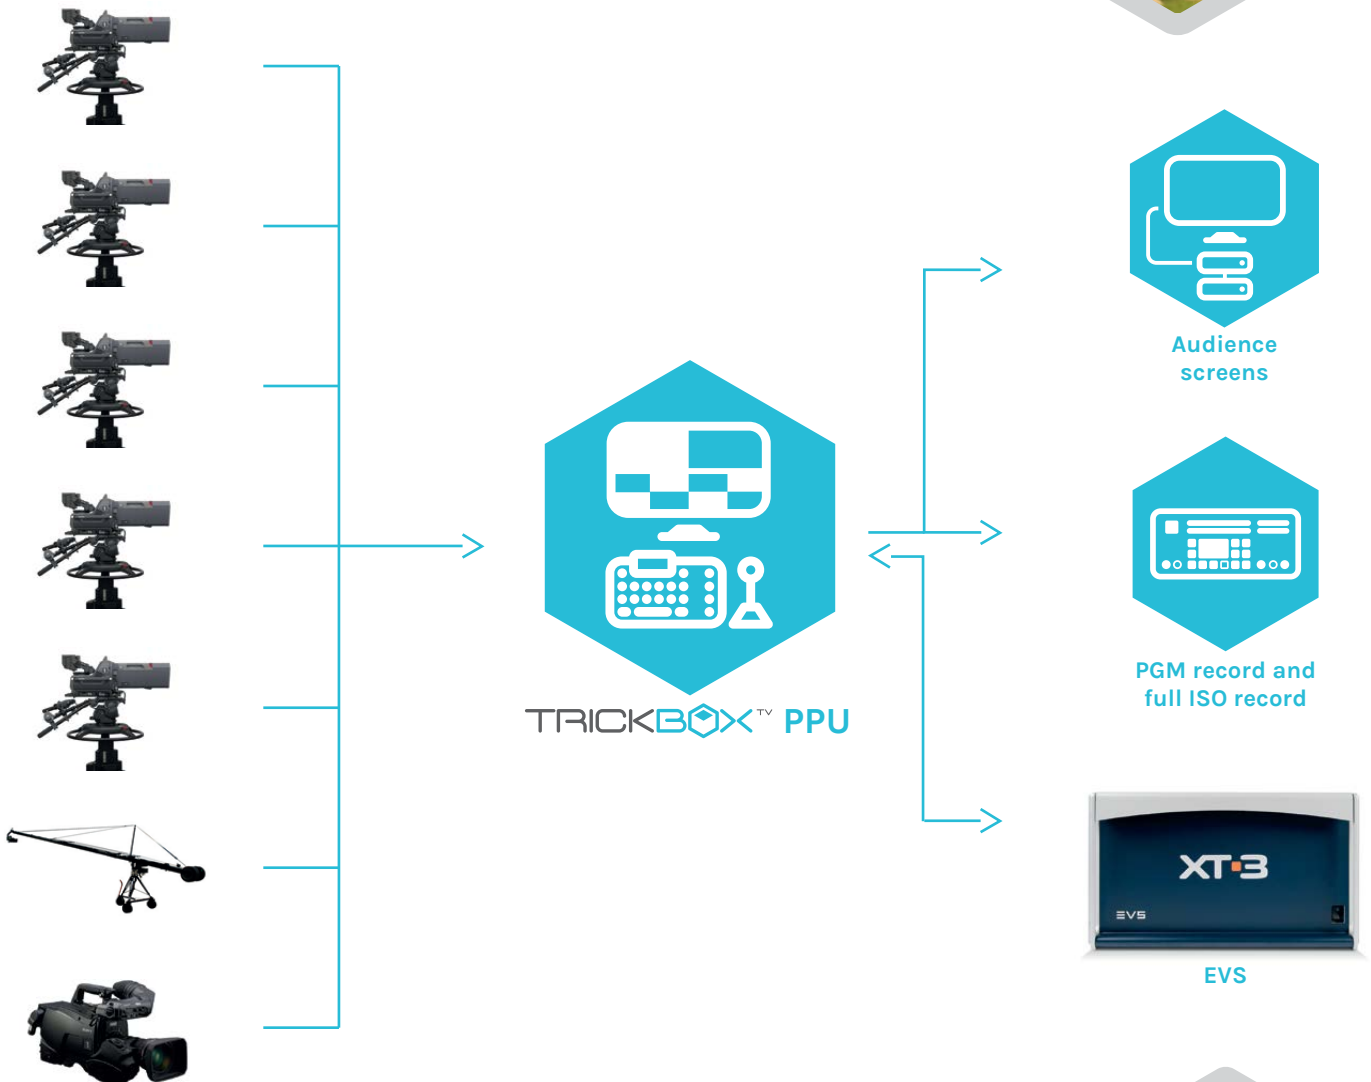

## Behind the Scenes

### Eight part series for ITV

Celebrities herding sheep! Trickbox TV worked with the production company to meticulously plan the production workflow, and this was the tech spec we put together:

#### Key project requirements:

- Trickbox<sup>®</sup> flyaway
- 9 day event
- 8 x 30' programmes
- 7 Sony HDC-1500 cameras
- 5 box lenses
- Vinten Quattro OBL peds